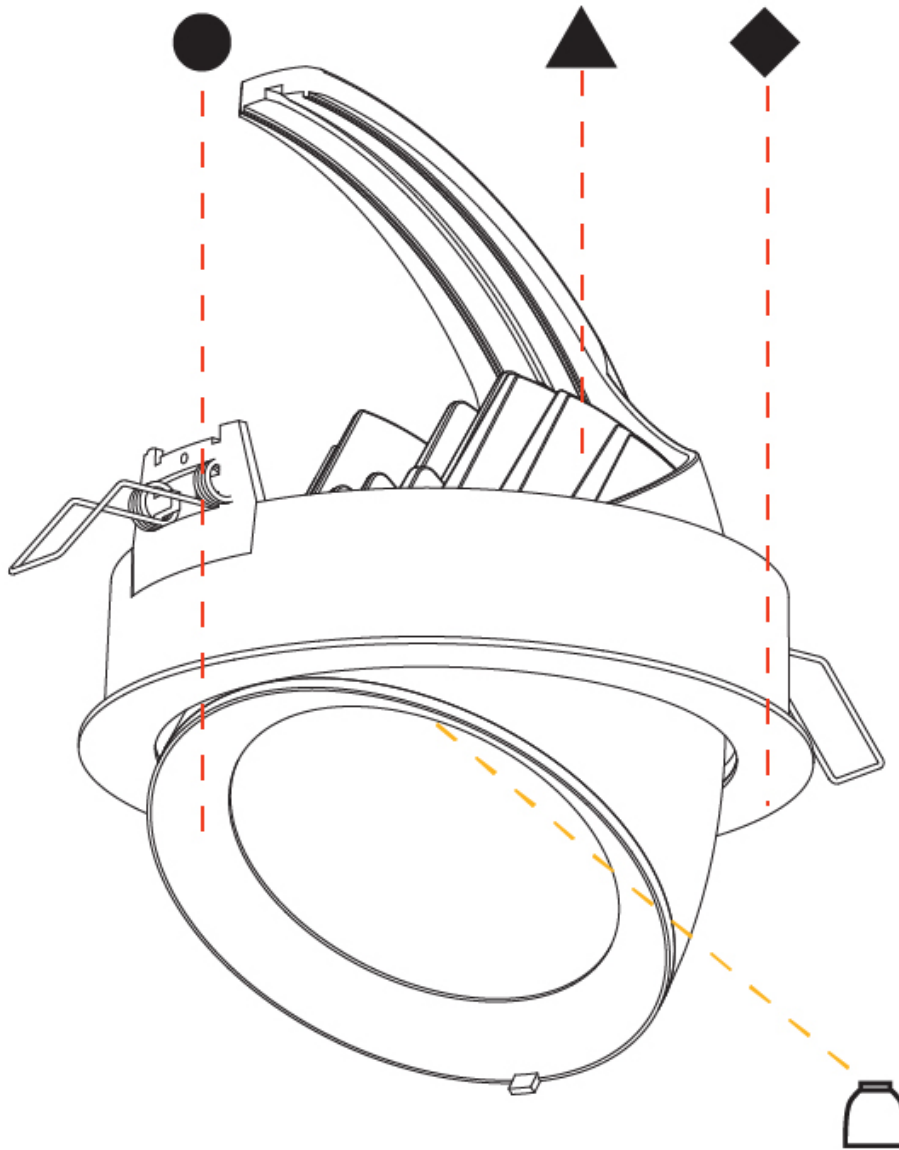

MECHANIQ ROUND EFFICIENCY RECESSED

A35076-

PROJECT	_____
TYPE	_____
SPECIFIER	_____
QUANTITY	_____
DATE	_____

A